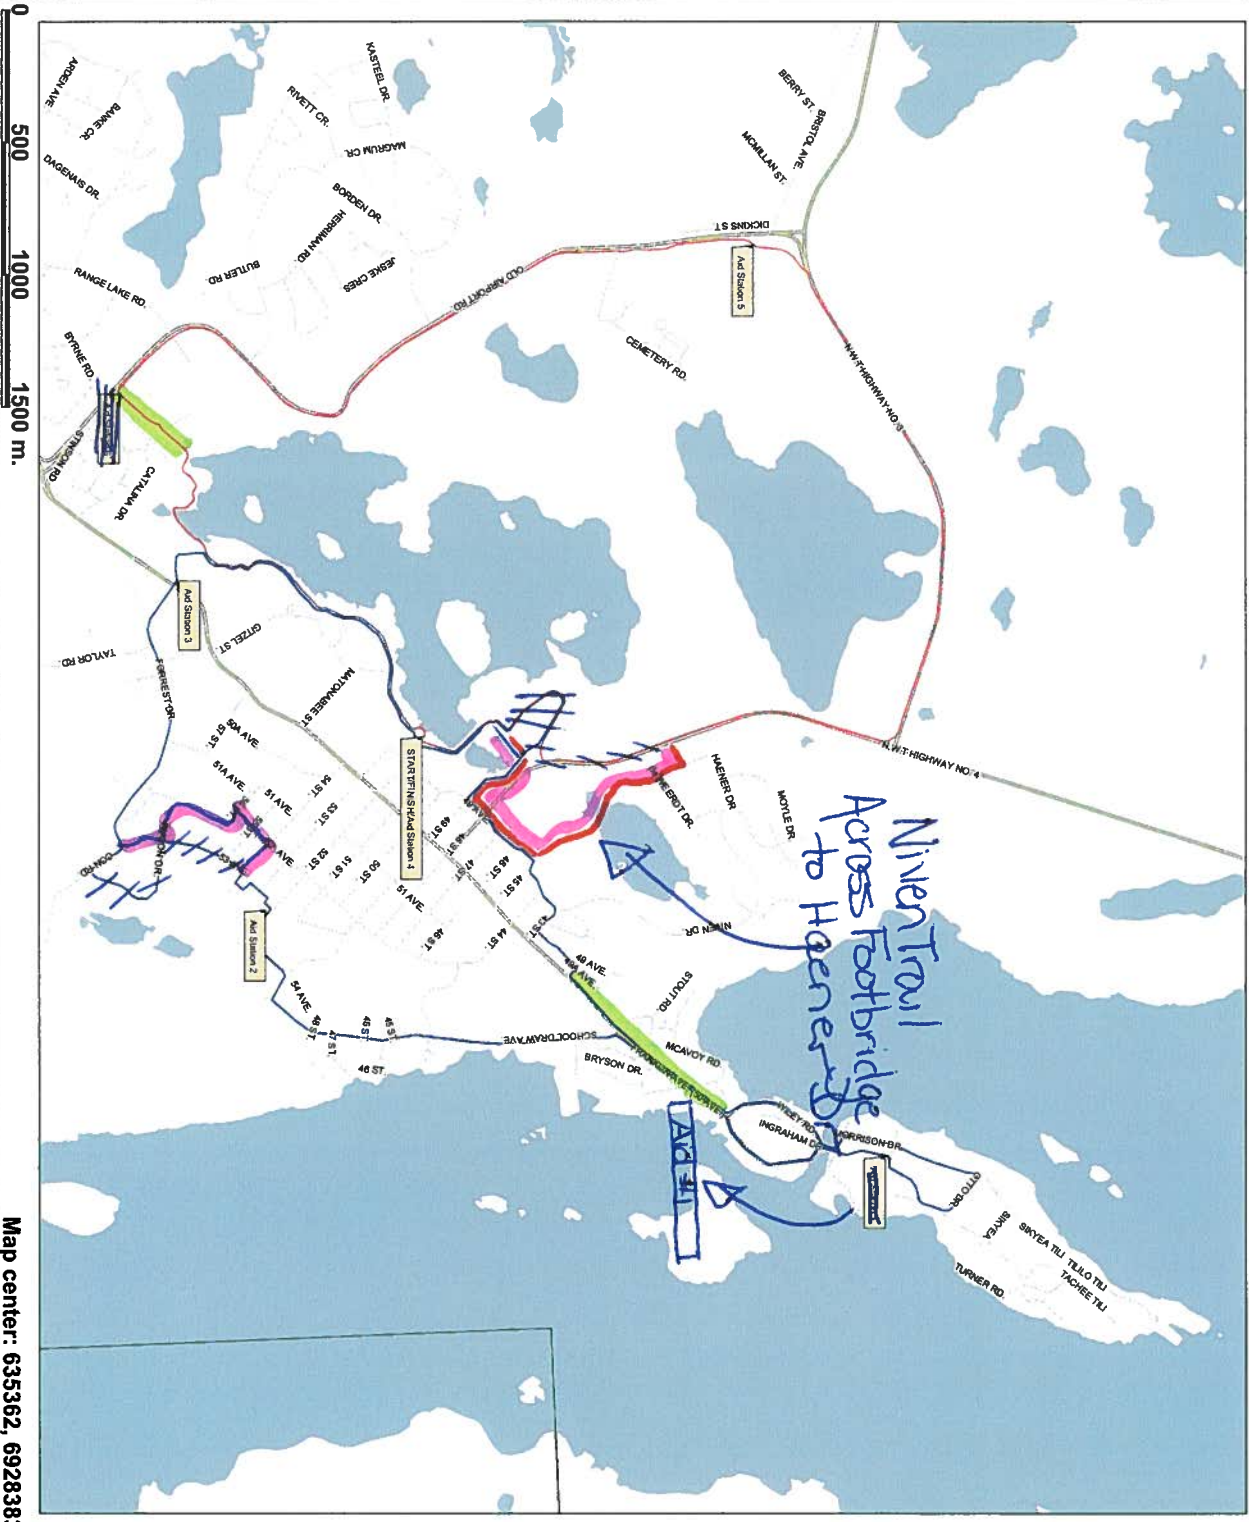

REVISED

Yellowknife Marathon & 1/2 Marathon Course Map

The City of Yellowknife provides this copyrighted map for illustrative purposes only. It is not suitable for site-specific decision-making and should not be used for making financial or other commitments, all information contained in this map is used at your own risk and should be confirmed by a legal survey, as the map is provided on an "as-is" basis without warranty of any kind, either express or implied including suitability to a particular purpose or use. Therefore the City of Yellowknife disclaims all liability for direct, incidental or consequential damages resulting from the use of the information contained in this map.

Map center: 635362, 6928383

Marathon: Blue Loop + Red Loop x 2
 1/2 Marathon: Blue Loop + Red Loop

Legend

- Municipal Boundary
- Roads
 - MAJOR
 - MINOR
- Surrounding Lakes
- Municipal Boundary

New Route

Old Route

Caution - Construction

Notes:
 Aid Stn 1 - moved
 Aid Stn 6 - remove

Scale: 1:13,717